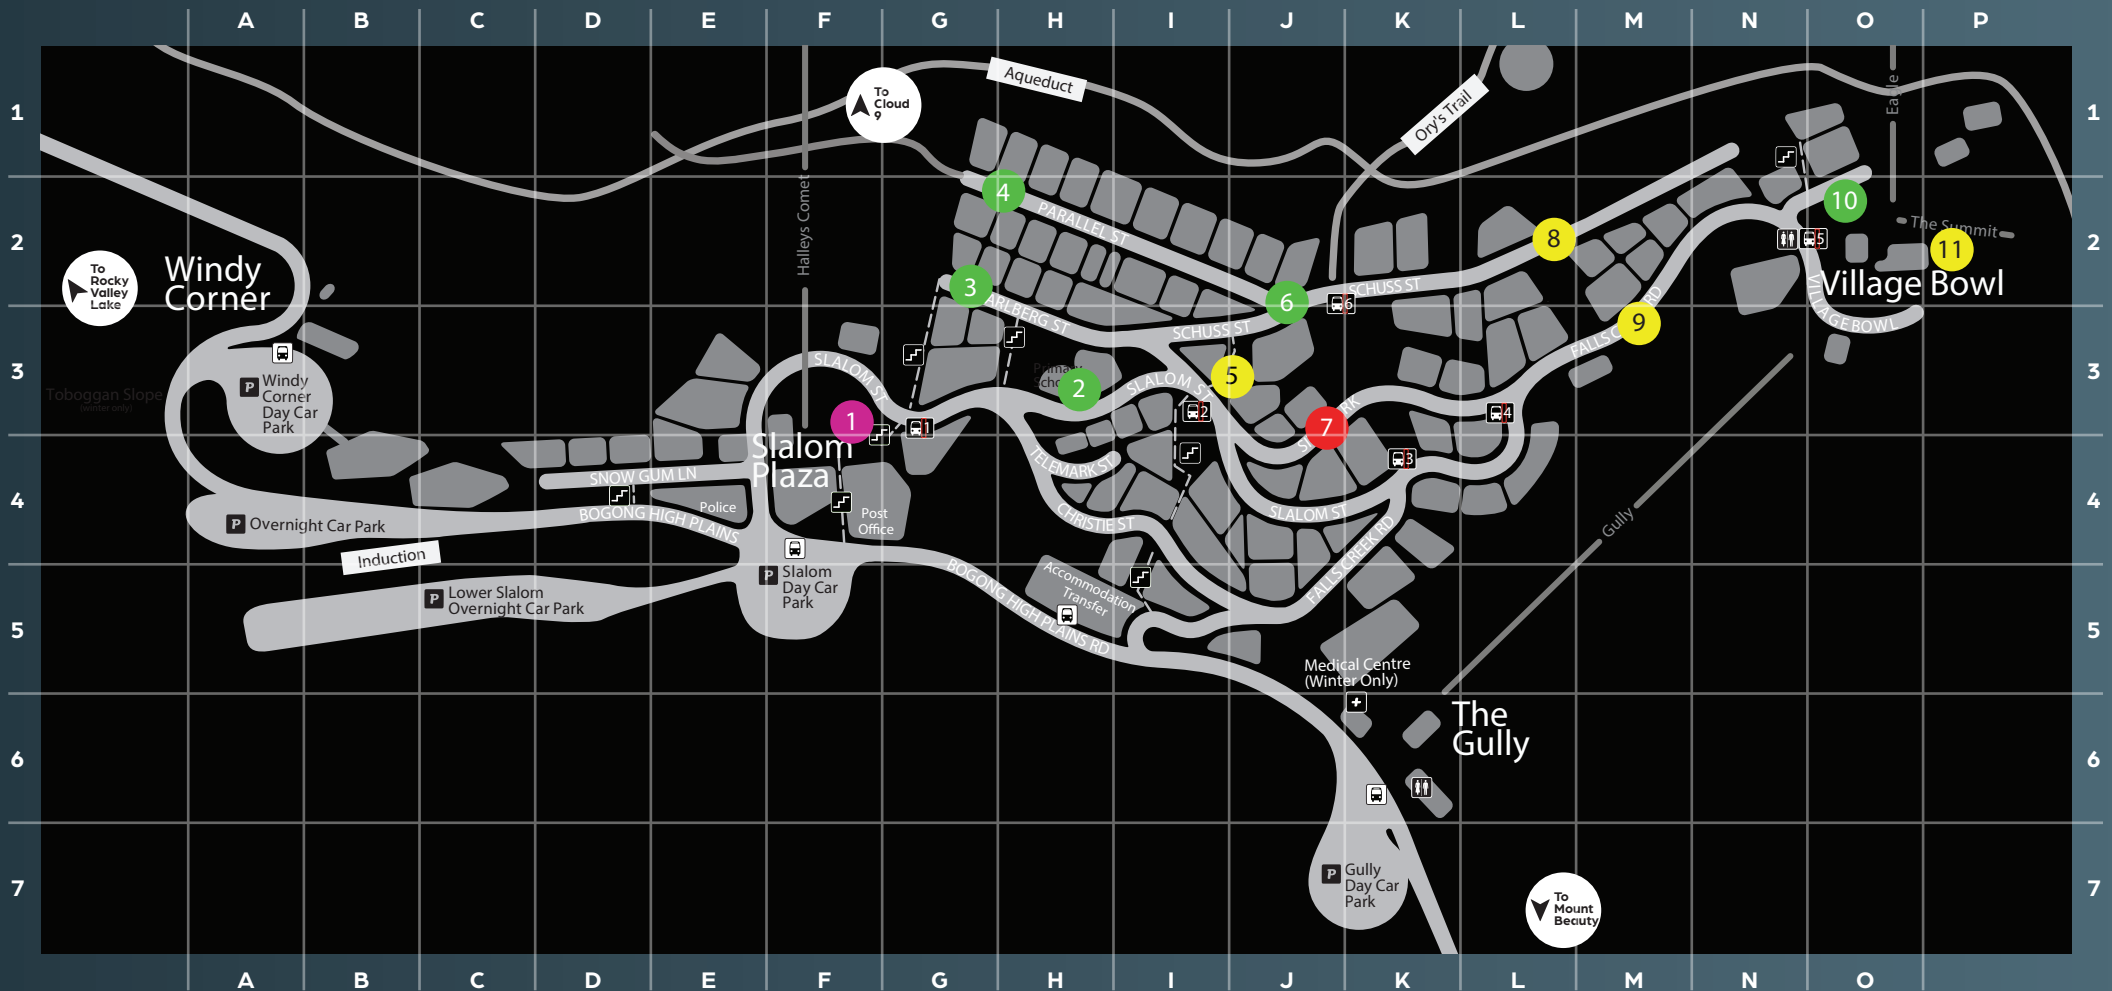

FallsCreek Festival of Light Map

1. History Repeating – Slalom Plaza

2. Space Oddity – Nelse Lodge

3. Rocket Man – Attunga

4. Starry Starry Night – Feathertop

5. Clair de Lune – Flight Facilities

6. Cross Road Blues – Milch

7. Feels Like The First Time – Astra Falls Creek

8. Shine on You Crazy Diamond – Lakeside Lodge

9. Higher Ground – Falls Creek Road

10. Kasanova – KasaBar

11. Boogie Wonderland – Frying Pan Inn